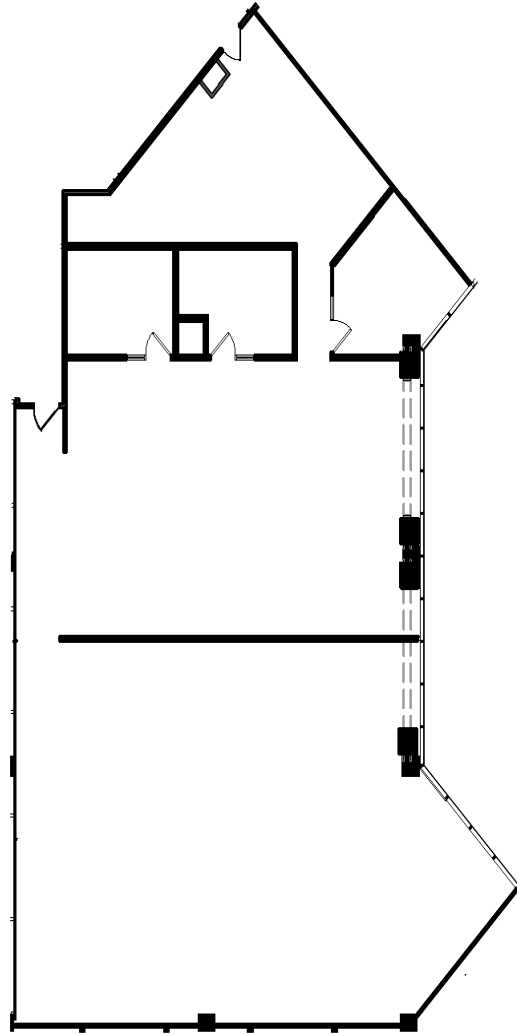

5150 GOLDLEAF CIRCLE

Suite 405 - 3,598 SF

Wateridge.LA

**FOR OFFICE LEASING INFORMATION,
PLEASE CONTACT:**

**FOR RETAIL LEASING INFORMATION,
PLEASE CONTACT:**

LPCWEST
LINCOLN PROPERTY COMPANY

KENT S. HANDLEMAN
khandleman@lpc.com
213 542 8246