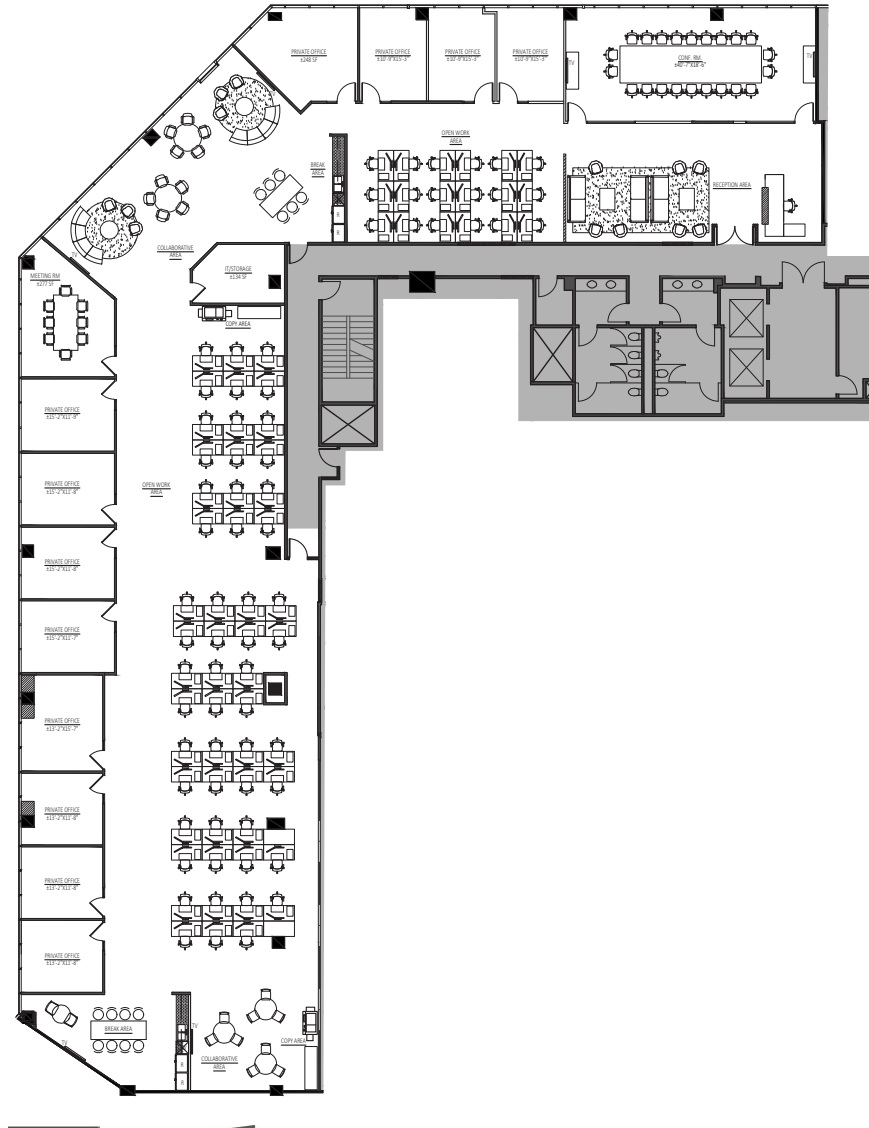

5150 GOLDLEAF CIRCLE

Suite 401 - 8,780 SF

Wateridge.LA

**FOR OFFICE LEASING INFORMATION,
PLEASE CONTACT:**

**FOR RETAIL LEASING INFORMATION,
PLEASE CONTACT:**

LPCWEST
LINCOLN PROPERTY COMPANY

KENT S. HANDLEMAN
khandleman@lpc.com
213 542 8246