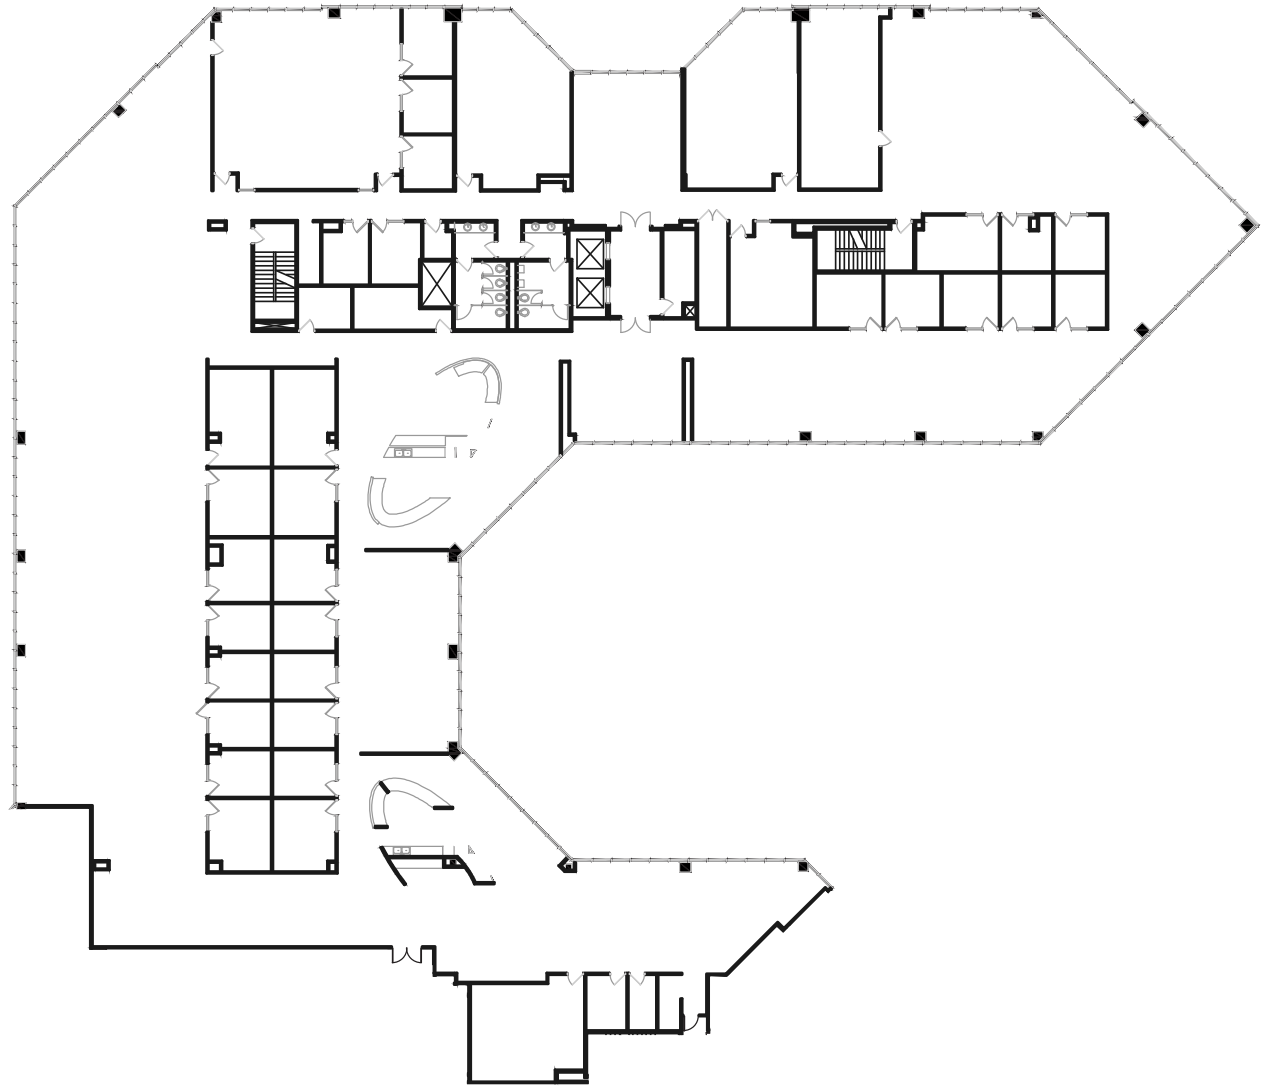

5150 GOLDLEAF CIRCLE

Suite 200 - 32,524 SF

Wateridge.LA

**FOR OFFICE LEASING INFORMATION,
PLEASE CONTACT:**

**FOR RETAIL LEASING INFORMATION,
PLEASE CONTACT:**

LPCWEST
LINCOLN PROPERTY COMPANY

KENT S. HANDLEMAN
khandleman@lpc.com
213 542 8246