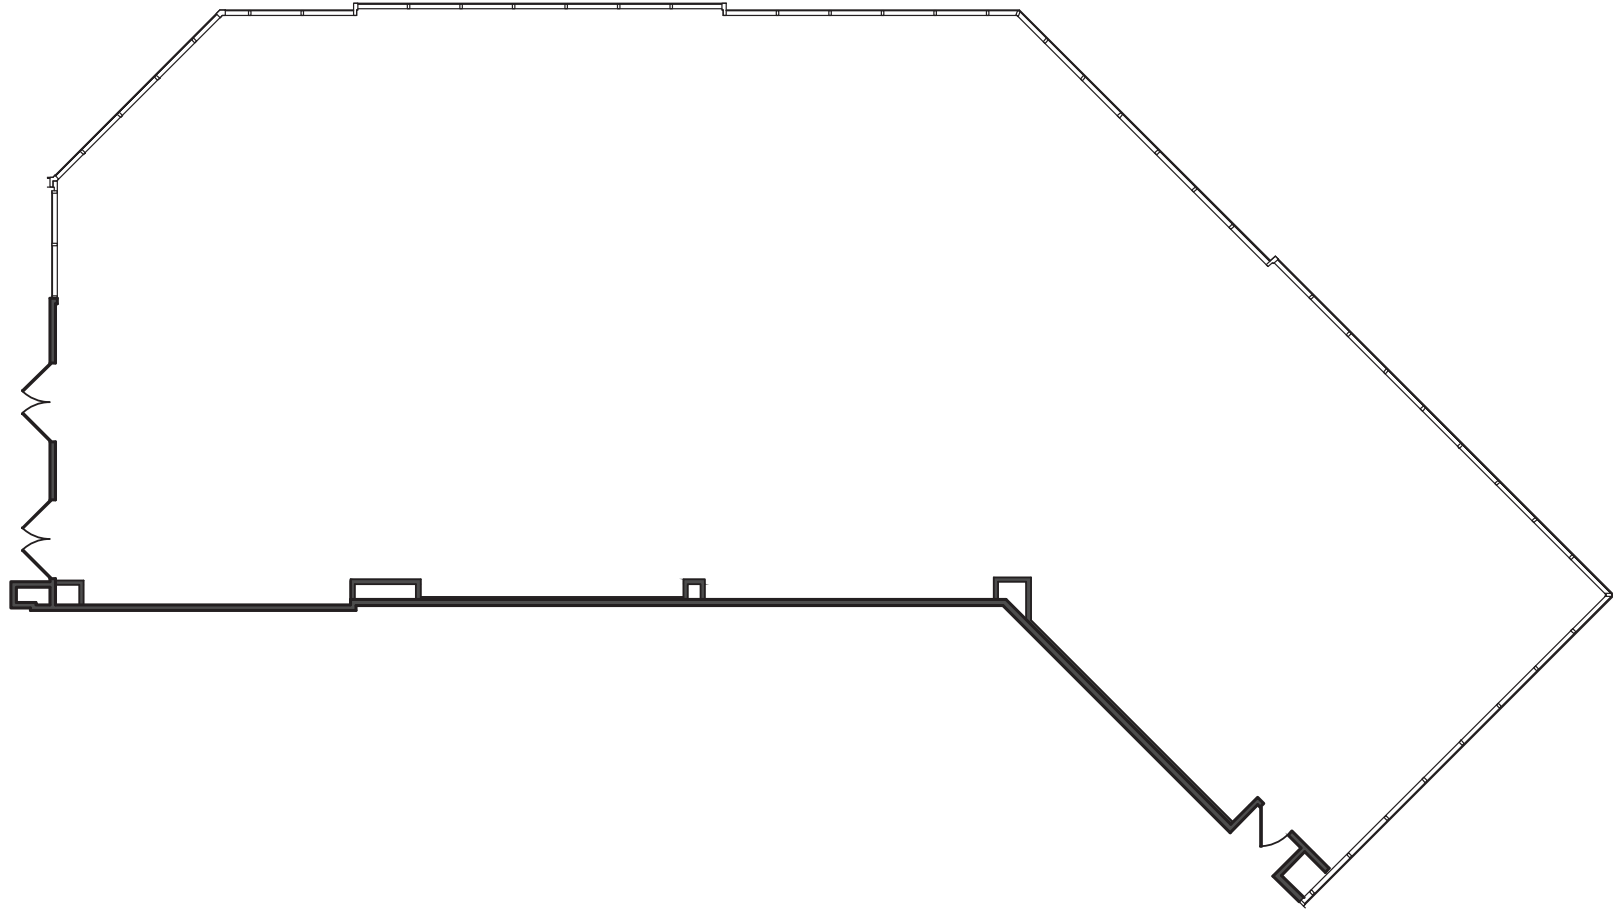

5150 GOLDLEAF CIRCLE

Suite 102 - 5,574 SF

Wateridge.LA

**FOR OFFICE LEASING INFORMATION,
PLEASE CONTACT:**

**FOR RETAIL LEASING INFORMATION,
PLEASE CONTACT:**

LPCWEST
LINCOLN PROPERTY COMPANY

KENT S. HANDLEMAN
khandleman@lpc.com
213 542 8246