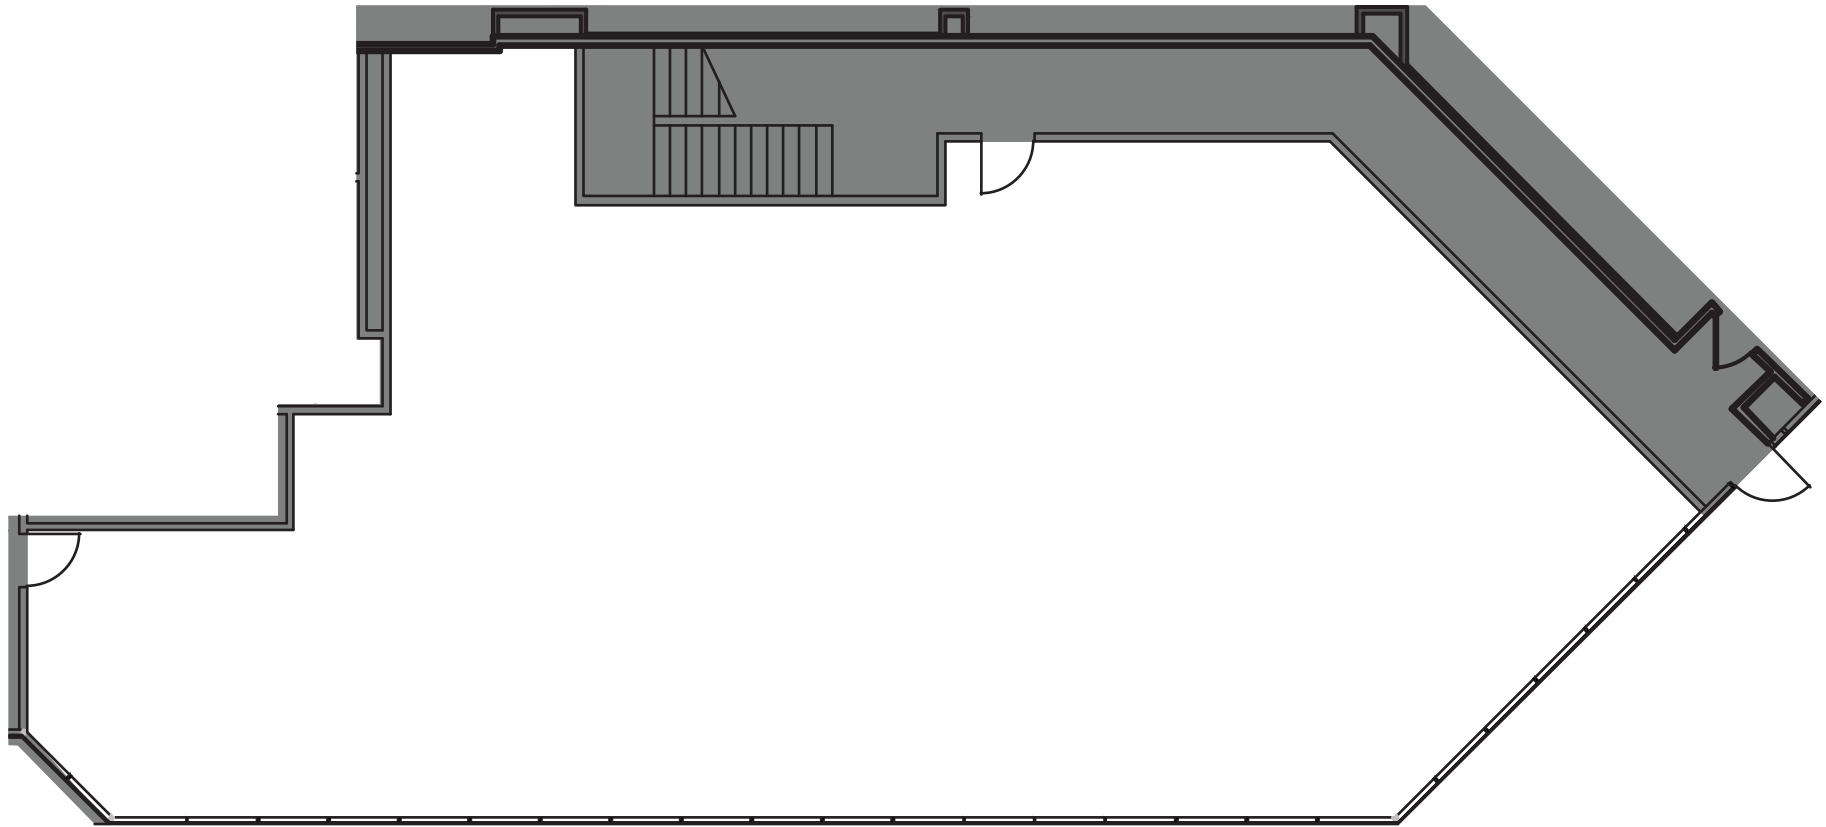

5150 GOLDLEAF CIRCLE

Suite 100C - 3,373 SF

Wateridge.LA

**FOR OFFICE LEASING INFORMATION,
PLEASE CONTACT:**

**FOR RETAIL LEASING INFORMATION,
PLEASE CONTACT:**

LPCWEST
LINCOLN PROPERTY COMPANY

KENT S. HANDLEMAN
khandleman@lpc.com
213 542 8246