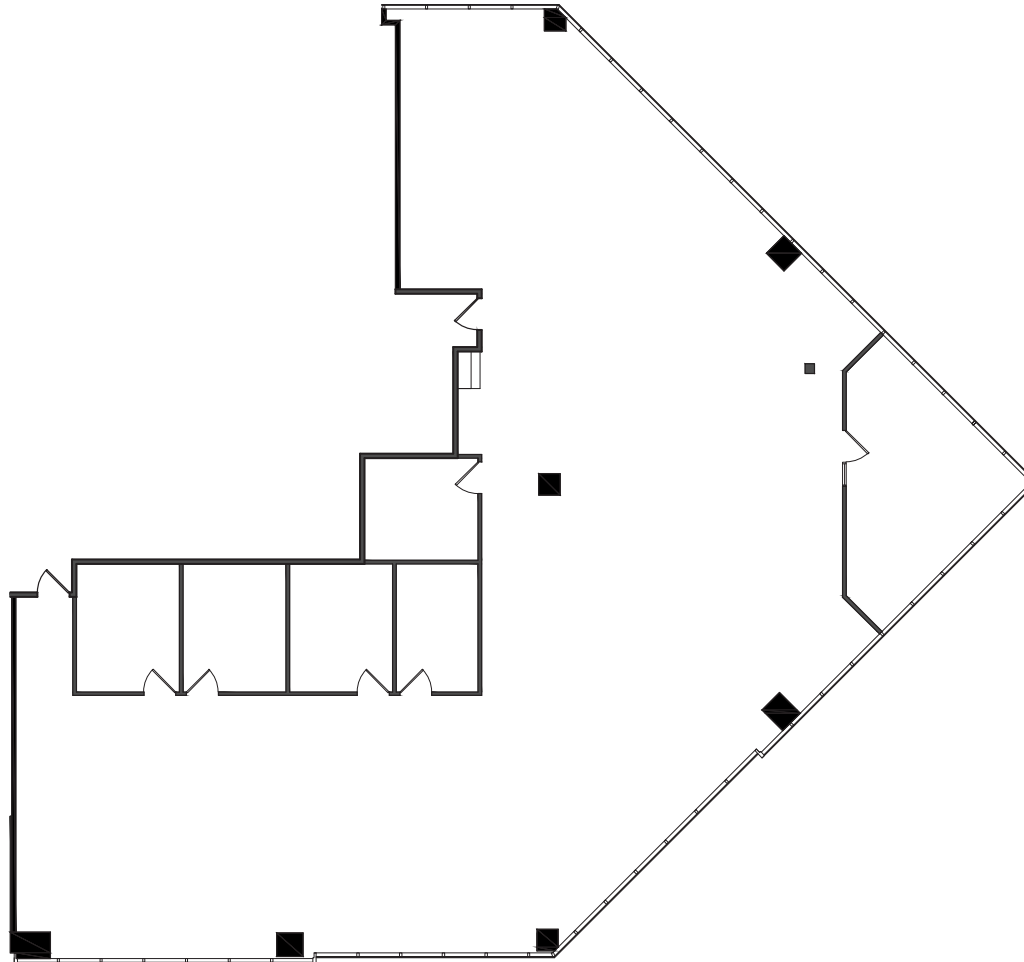

5140 GOLDLEAF CIRCLE

Suite 103 - 5,577 SF

Wateridge.LA

**FOR OFFICE LEASING INFORMATION,
PLEASE CONTACT:**

**FOR RETAIL LEASING INFORMATION,
PLEASE CONTACT:**

LPCWEST
LINCOLN PROPERTY COMPANY

KENT S. HANDLEMAN
khandleman@lpc.com
213 542 8246