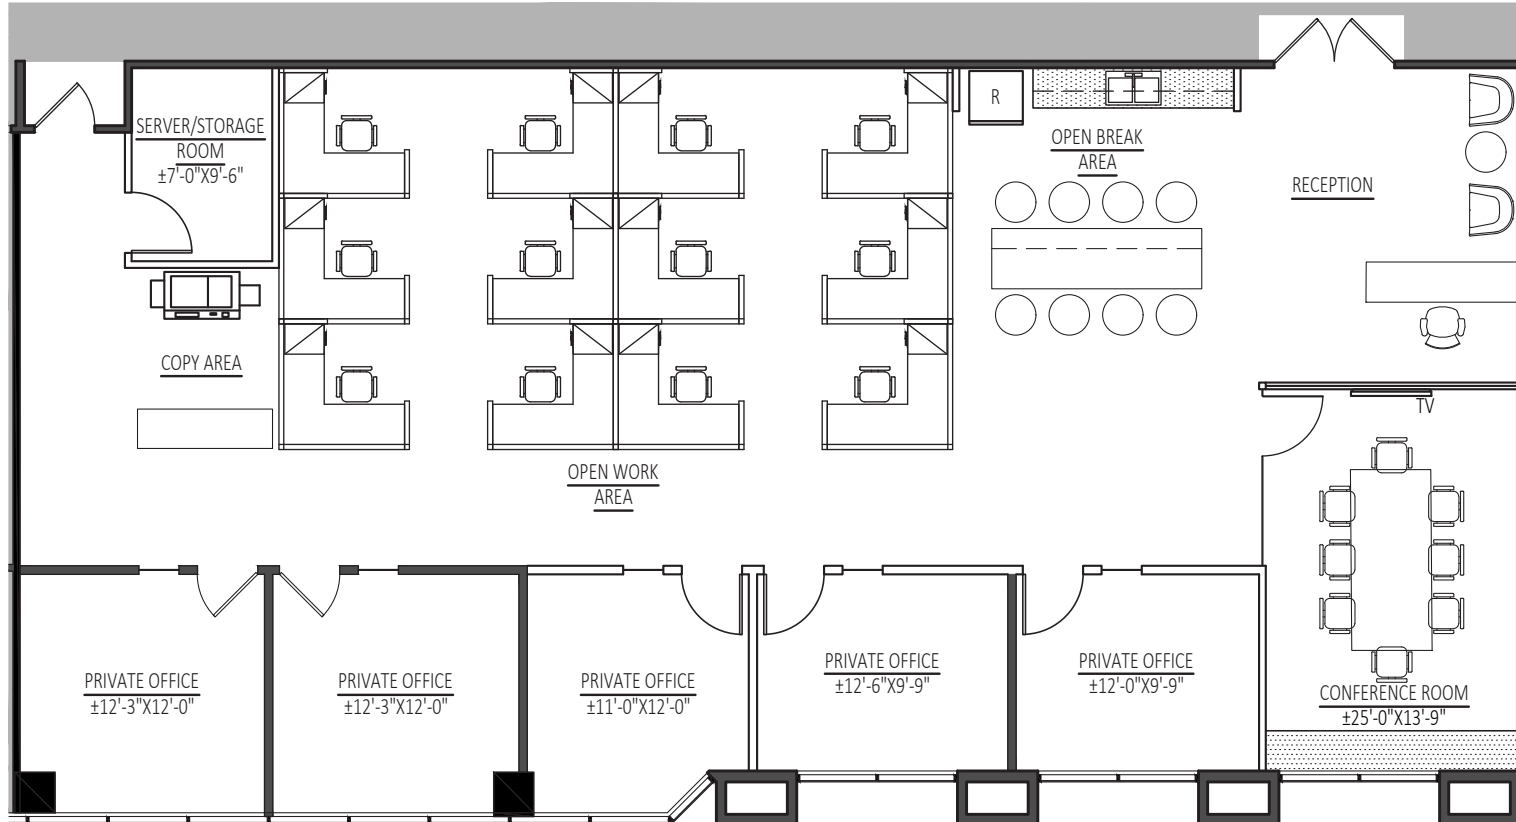

5120 GOLDLEAF CIRCLE

Suite 295 - 3,152 SF

Wateridge.LA

FOR OFFICE LEASING INFORMATION,
PLEASE CONTACT:

FOR RETAIL LEASING INFORMATION,
PLEASE CONTACT:

LPCWEST
LINCOLN PROPERTY COMPANY

KENT S. HANDLEMAN
khandleman@lpc.com
213 542 8246