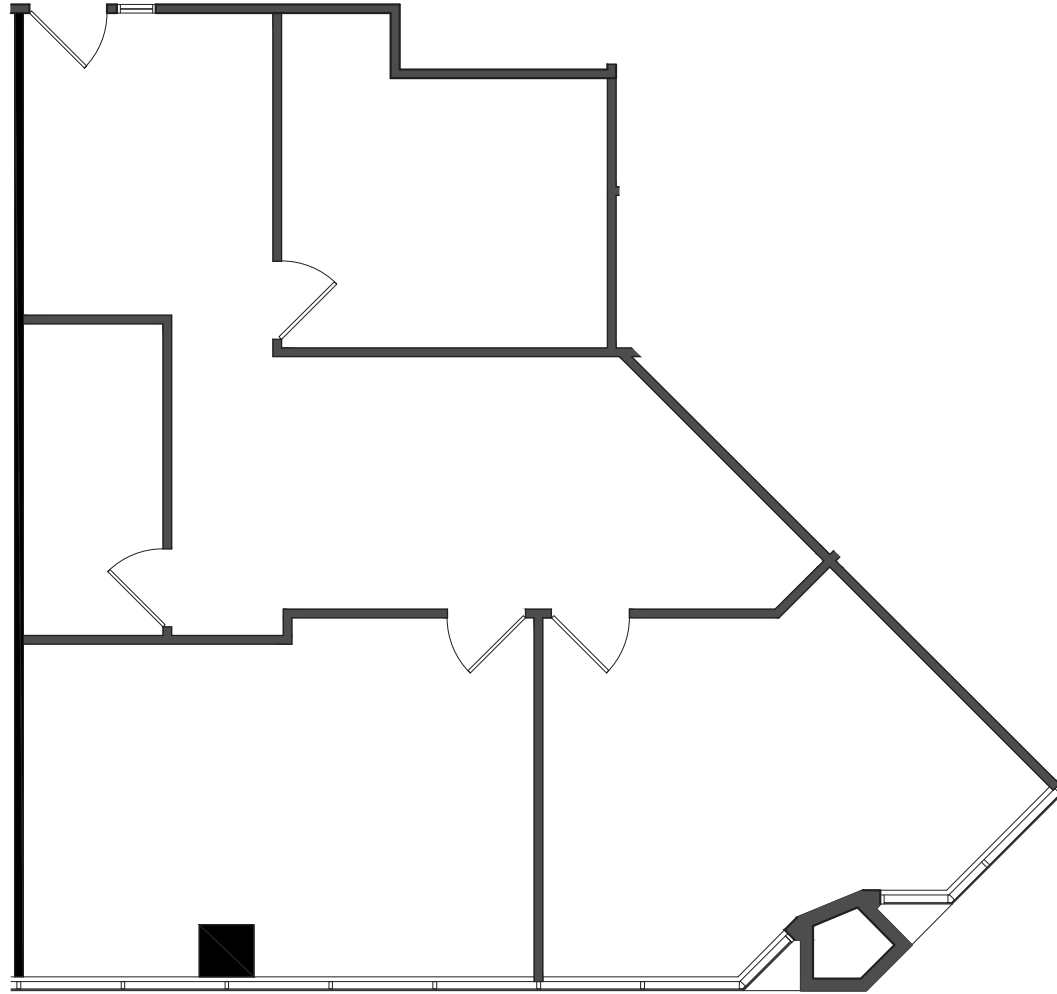

5120 GOLDLEAF CIRCLE

Suite 280 - 1,241 SF

Wateridge.LA

**FOR OFFICE LEASING INFORMATION,
PLEASE CONTACT:**

**FOR RETAIL LEASING INFORMATION,
PLEASE CONTACT:**

LPCWEST
LINCOLN PROPERTY COMPANY

KENT S. HANDLEMAN
khandleman@lpc.com
213 542 8246