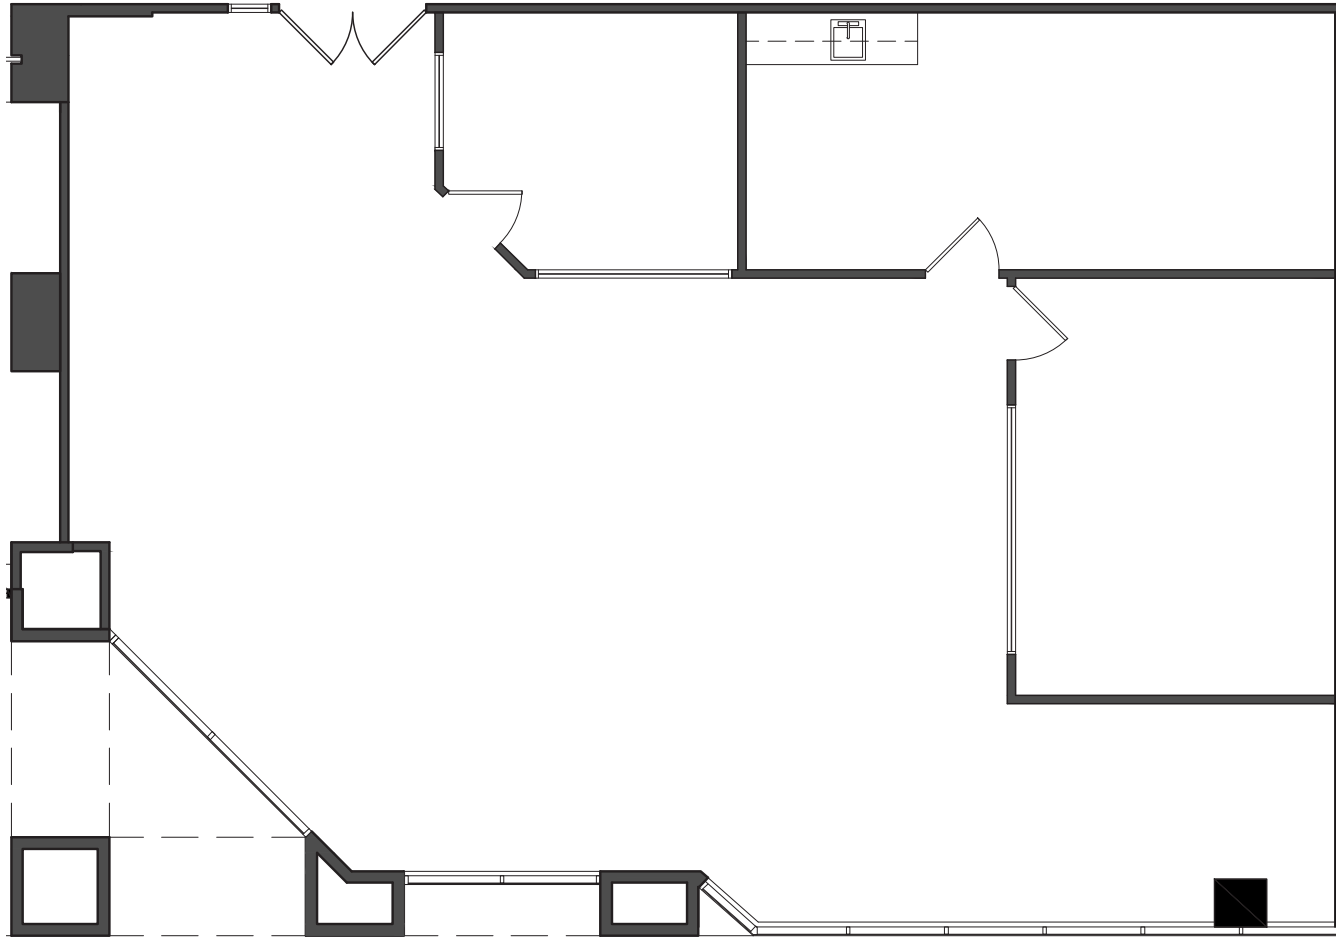

5120 GOLDLEAF CIRCLE

Suite 190 - 2,100 SF

 WATERIDGE

FOR OFFICE LEASING INFORMATION,
PLEASE CONTACT:

KENT S. HANDLEMAN
khandleman@lpc.com
213 542 8246

DOUGLAS J. BROWN
dbrown@lpc.com
213 542 8247

RICK BUCKLEY
rbuckley@larealtypartners.com
310 407 3422