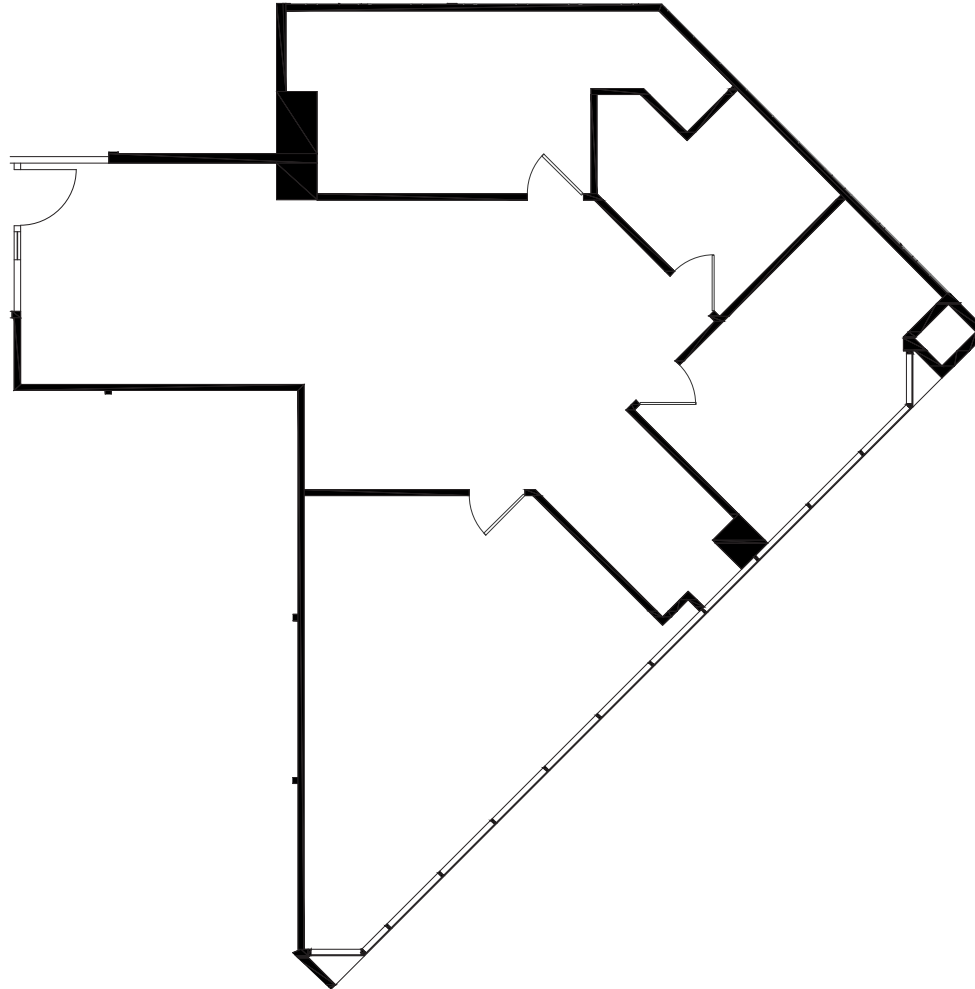

5120 GOLDLEAF CIRCLE

Suite 170 - 1,573 SF

Wateridge.LA

**FOR OFFICE LEASING INFORMATION,
PLEASE CONTACT:**

**FOR RETAIL LEASING INFORMATION,
PLEASE CONTACT:**

LPCWEST
LINCOLN PROPERTY COMPANY

KENT S. HANDLEMAN
khandleman@lpc.com
213 542 8246