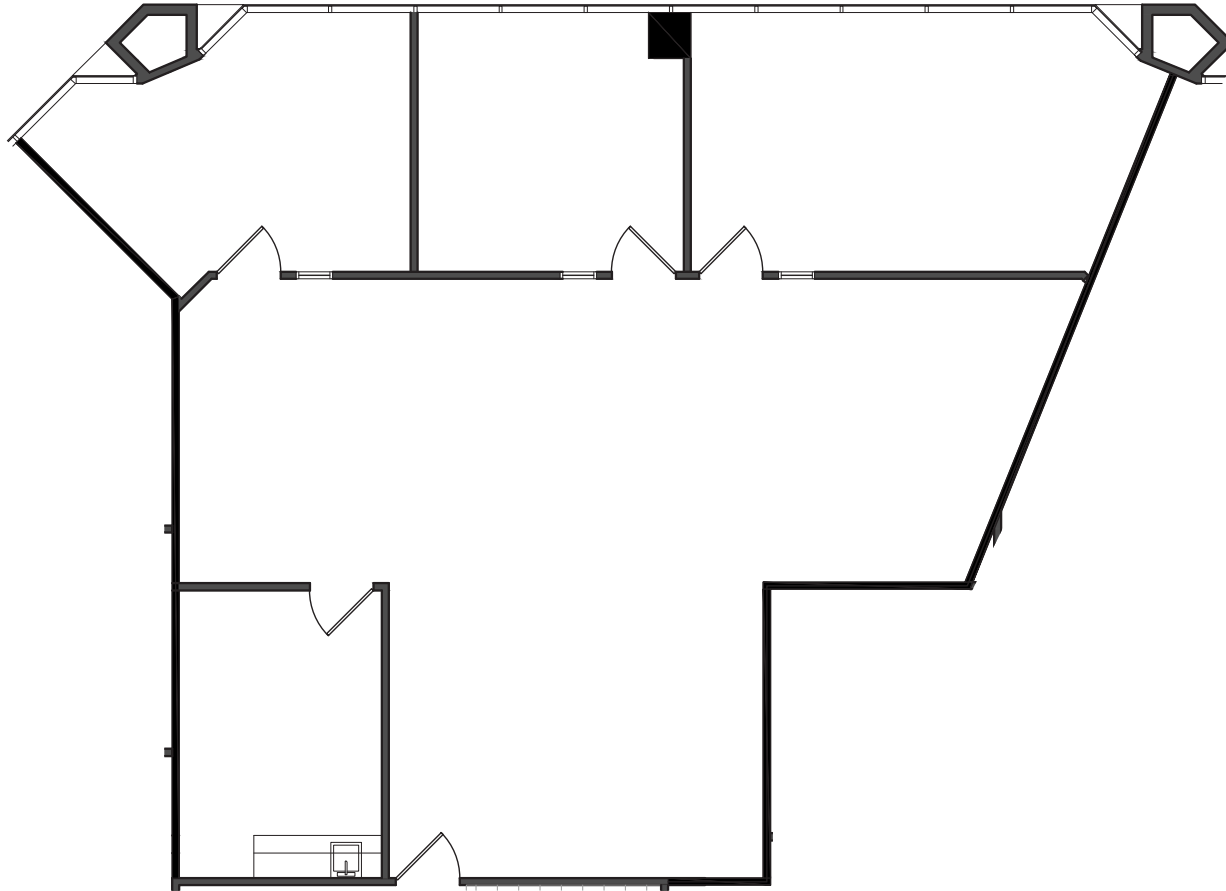

5120 GOLDLEAF CIRCLE

Suite 150 - 1,819 SF

Wateridge.LA

**FOR OFFICE LEASING INFORMATION,
PLEASE CONTACT:**

**FOR RETAIL LEASING INFORMATION,
PLEASE CONTACT:**

LPCWEST
LINCOLN PROPERTY COMPANY

KENT S. HANDLEMAN
khandleman@lpc.com
213 542 8246